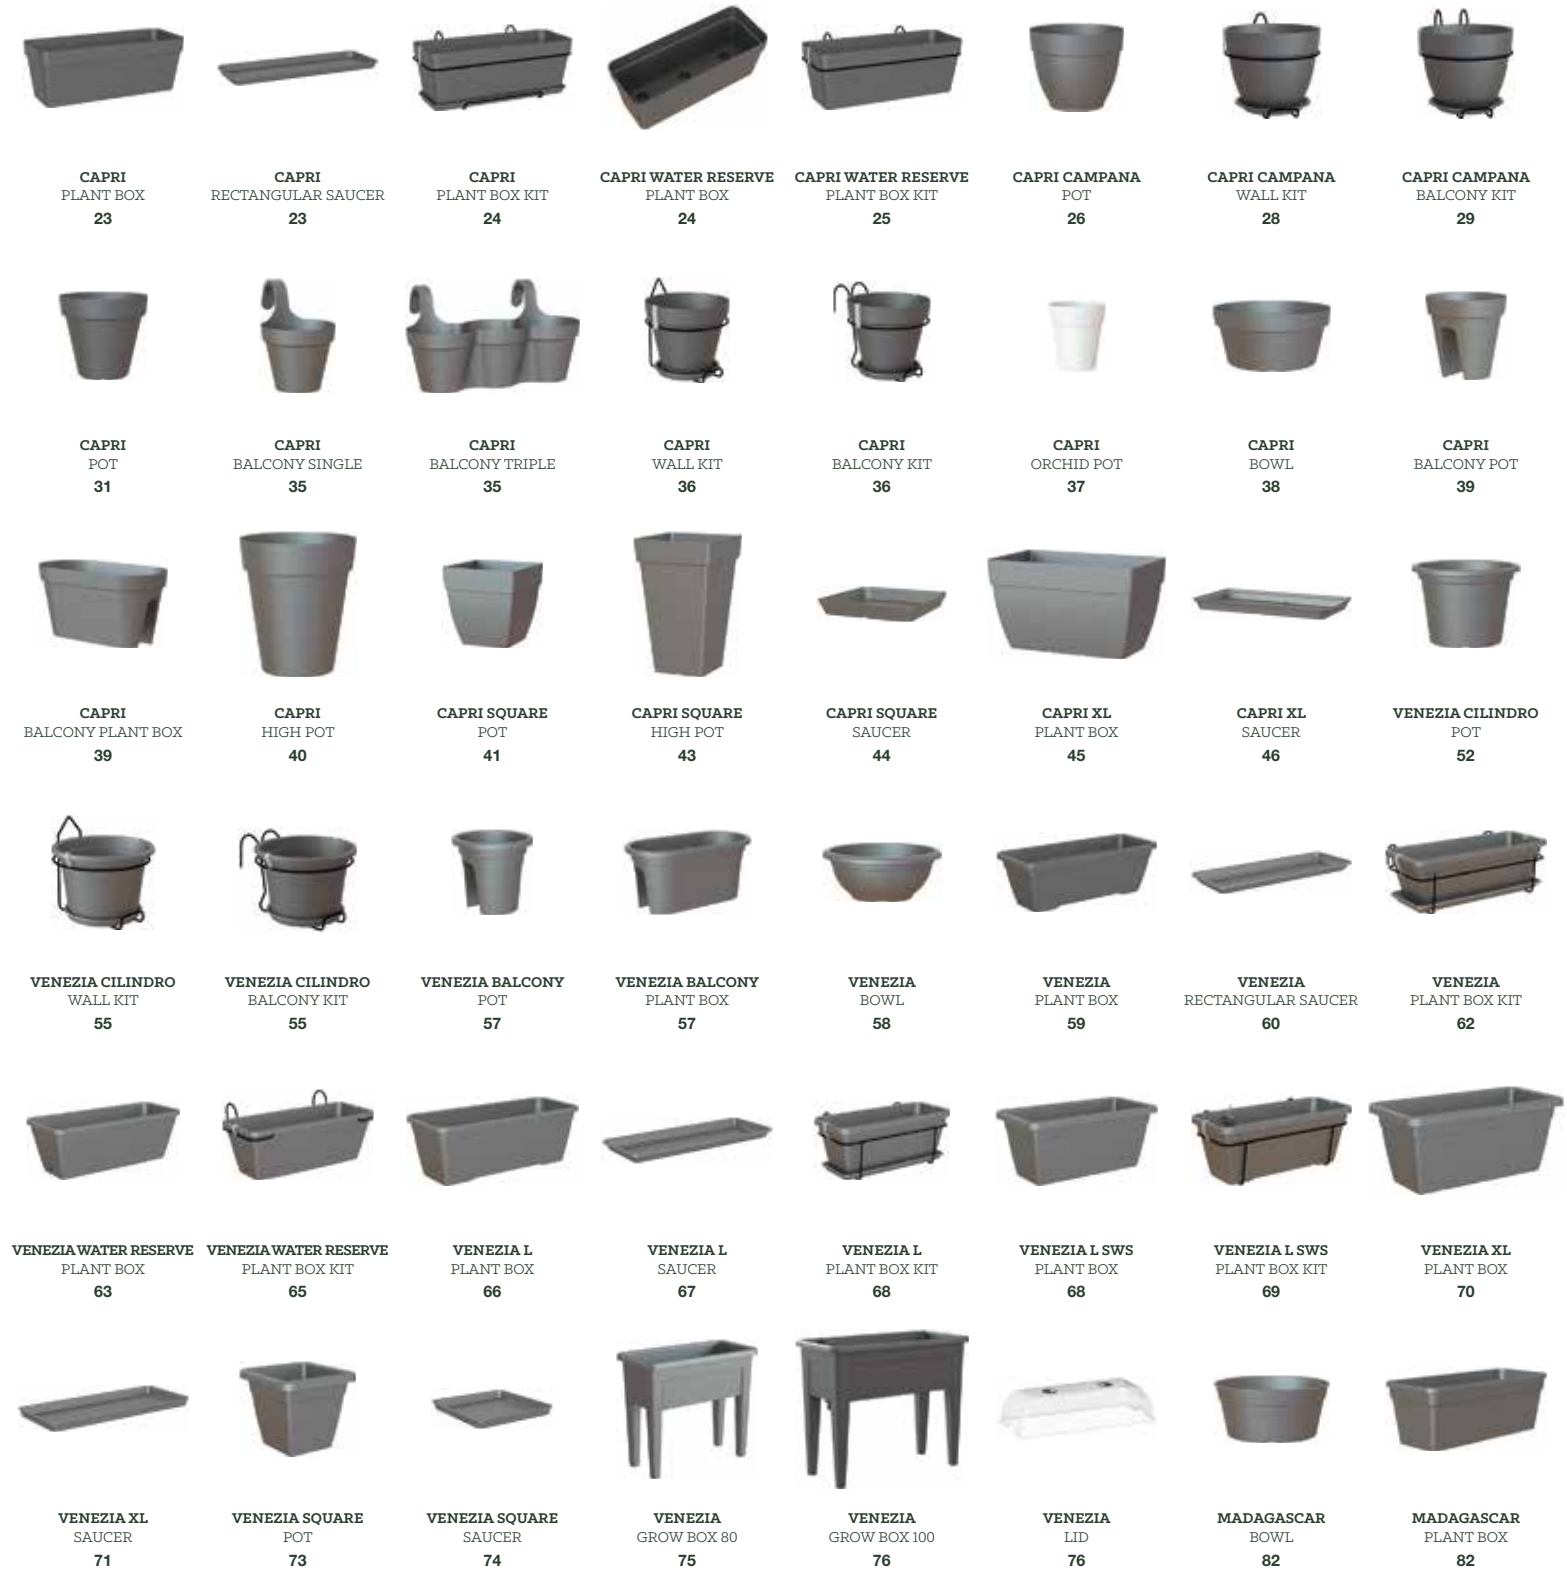

Plastic and Accessories Collection 2022