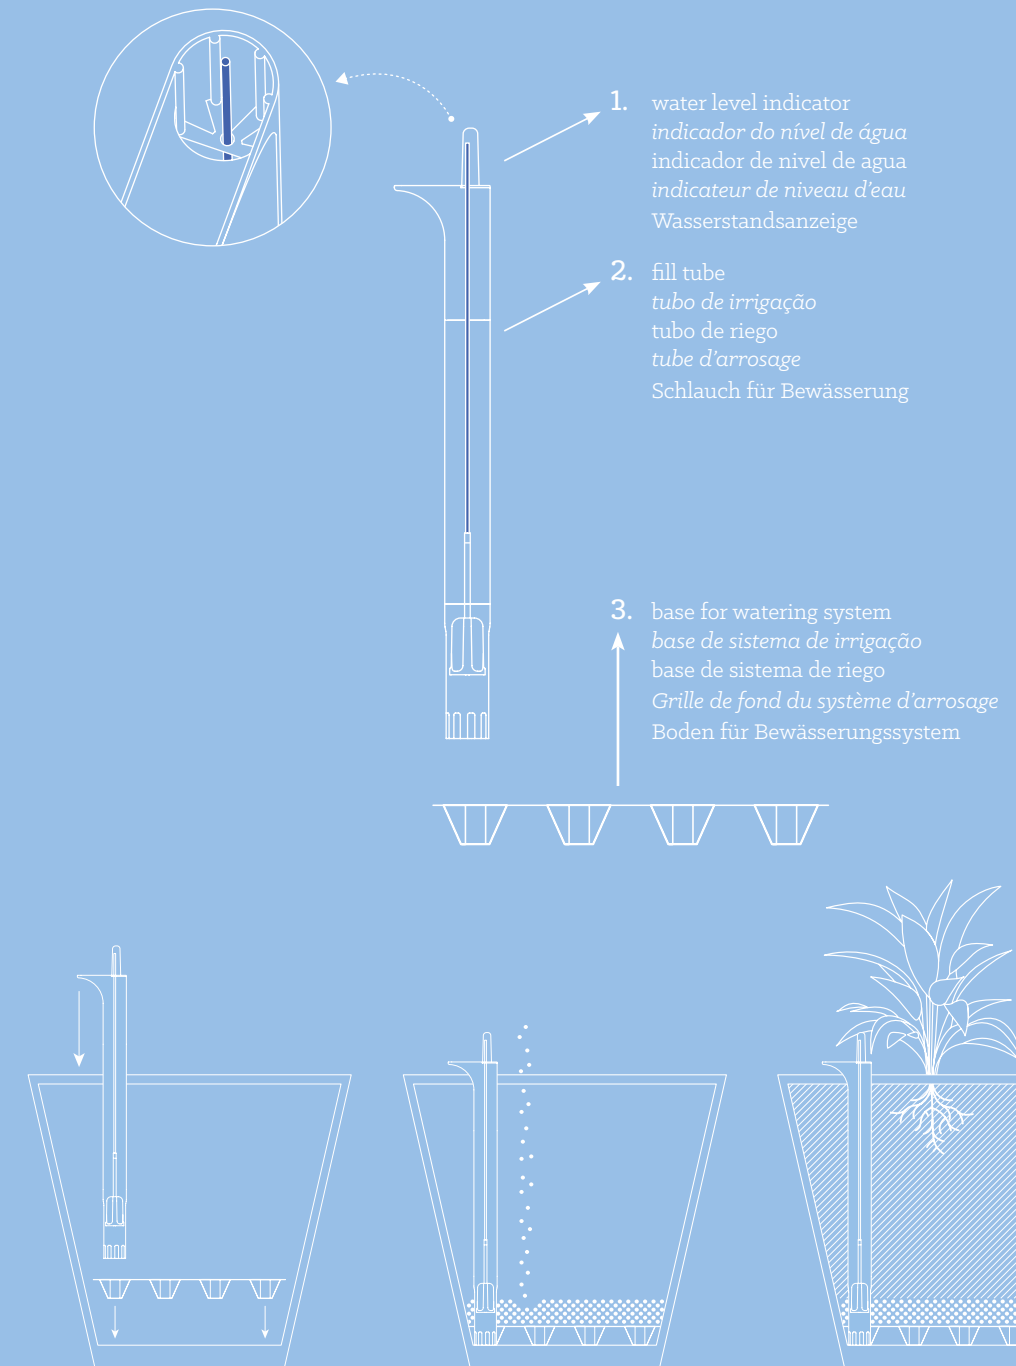

Para un mantenimiento sin preocupaciones de las plantas, el sistema de auto-riego de Artevasi es la solución perfecta. La eficiencia del sistema de Artevasi garantiza que las plantas están absorbiendo la cantidad de agua necesaria para el máximo crecimiento y longevidad de las plantas. No es necesario preocuparse por el riego diario, lo que permite ocuparse de otras tareas importantes.

Pour un entretien sans souci des plantes, le système d'auto-arrosage d'Artevasi est la solution idéale. L'efficacité de ce système assure que les plantes absorbent la quantité d'eau nécessaire à leur croissance et, par conséquent, à leur longévité. Vous n'avez pas à vous soucier de l'irrigation quotidienne, ce qui vous permet de vous occuper d'autres tâches importantes.

Für die sorglose Wartung der Pflanzen ist das Selbstbewässerungssystem von Artevasi die perfekte Lösung. Die Effizienz des Artevasi-Systems stellt sicher, dass Pflanzen die erforderliche Wassermenge für maximales Pflanzenwachstum und Langlebigkeit aufnehmen. Es ist nicht notwendig, sich um die tägliche Bewässerung zu kümmern, wodurch andere wichtige Aufgaben erledigt werden können.